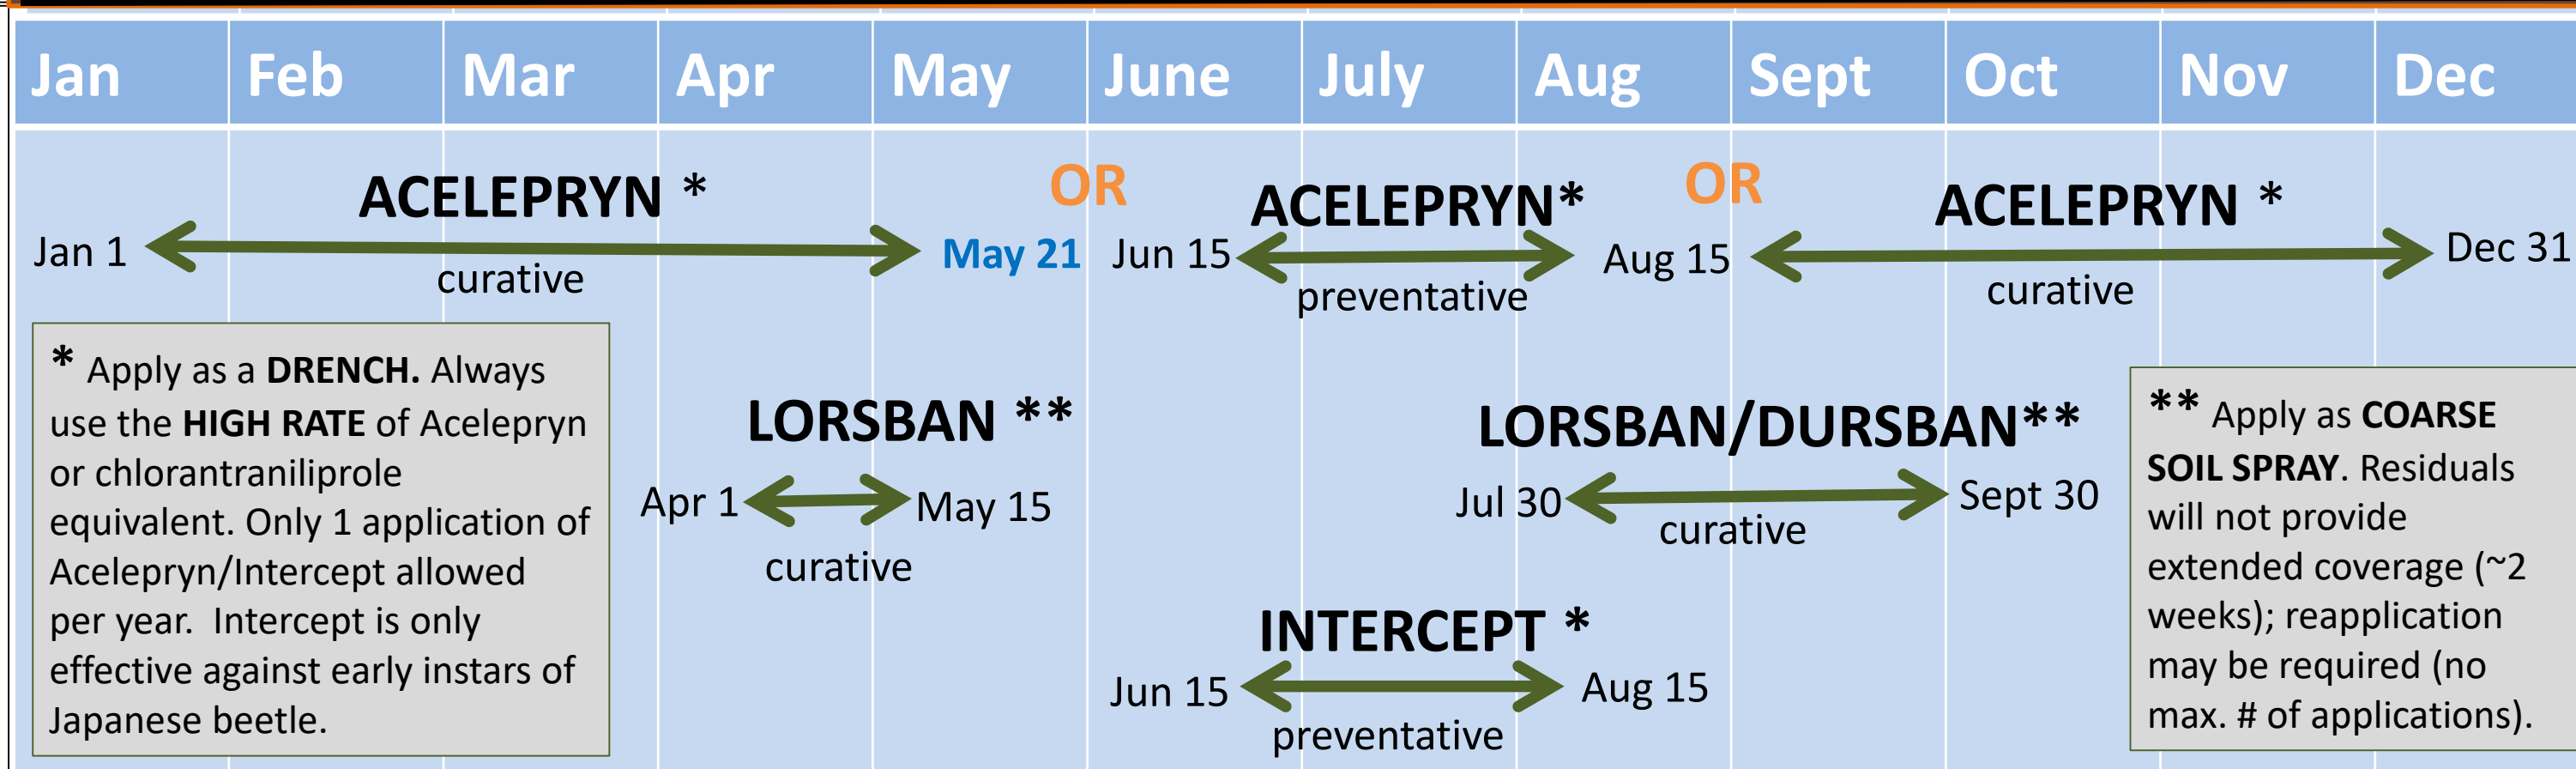

Do I need to apply pesticides for Japanese Beetle (JB) control?

Approx. life cycle

Control timing

Suggested application timings are subject to change. Please contact your local CFIA office or OMAFRA specialist if questions arise.