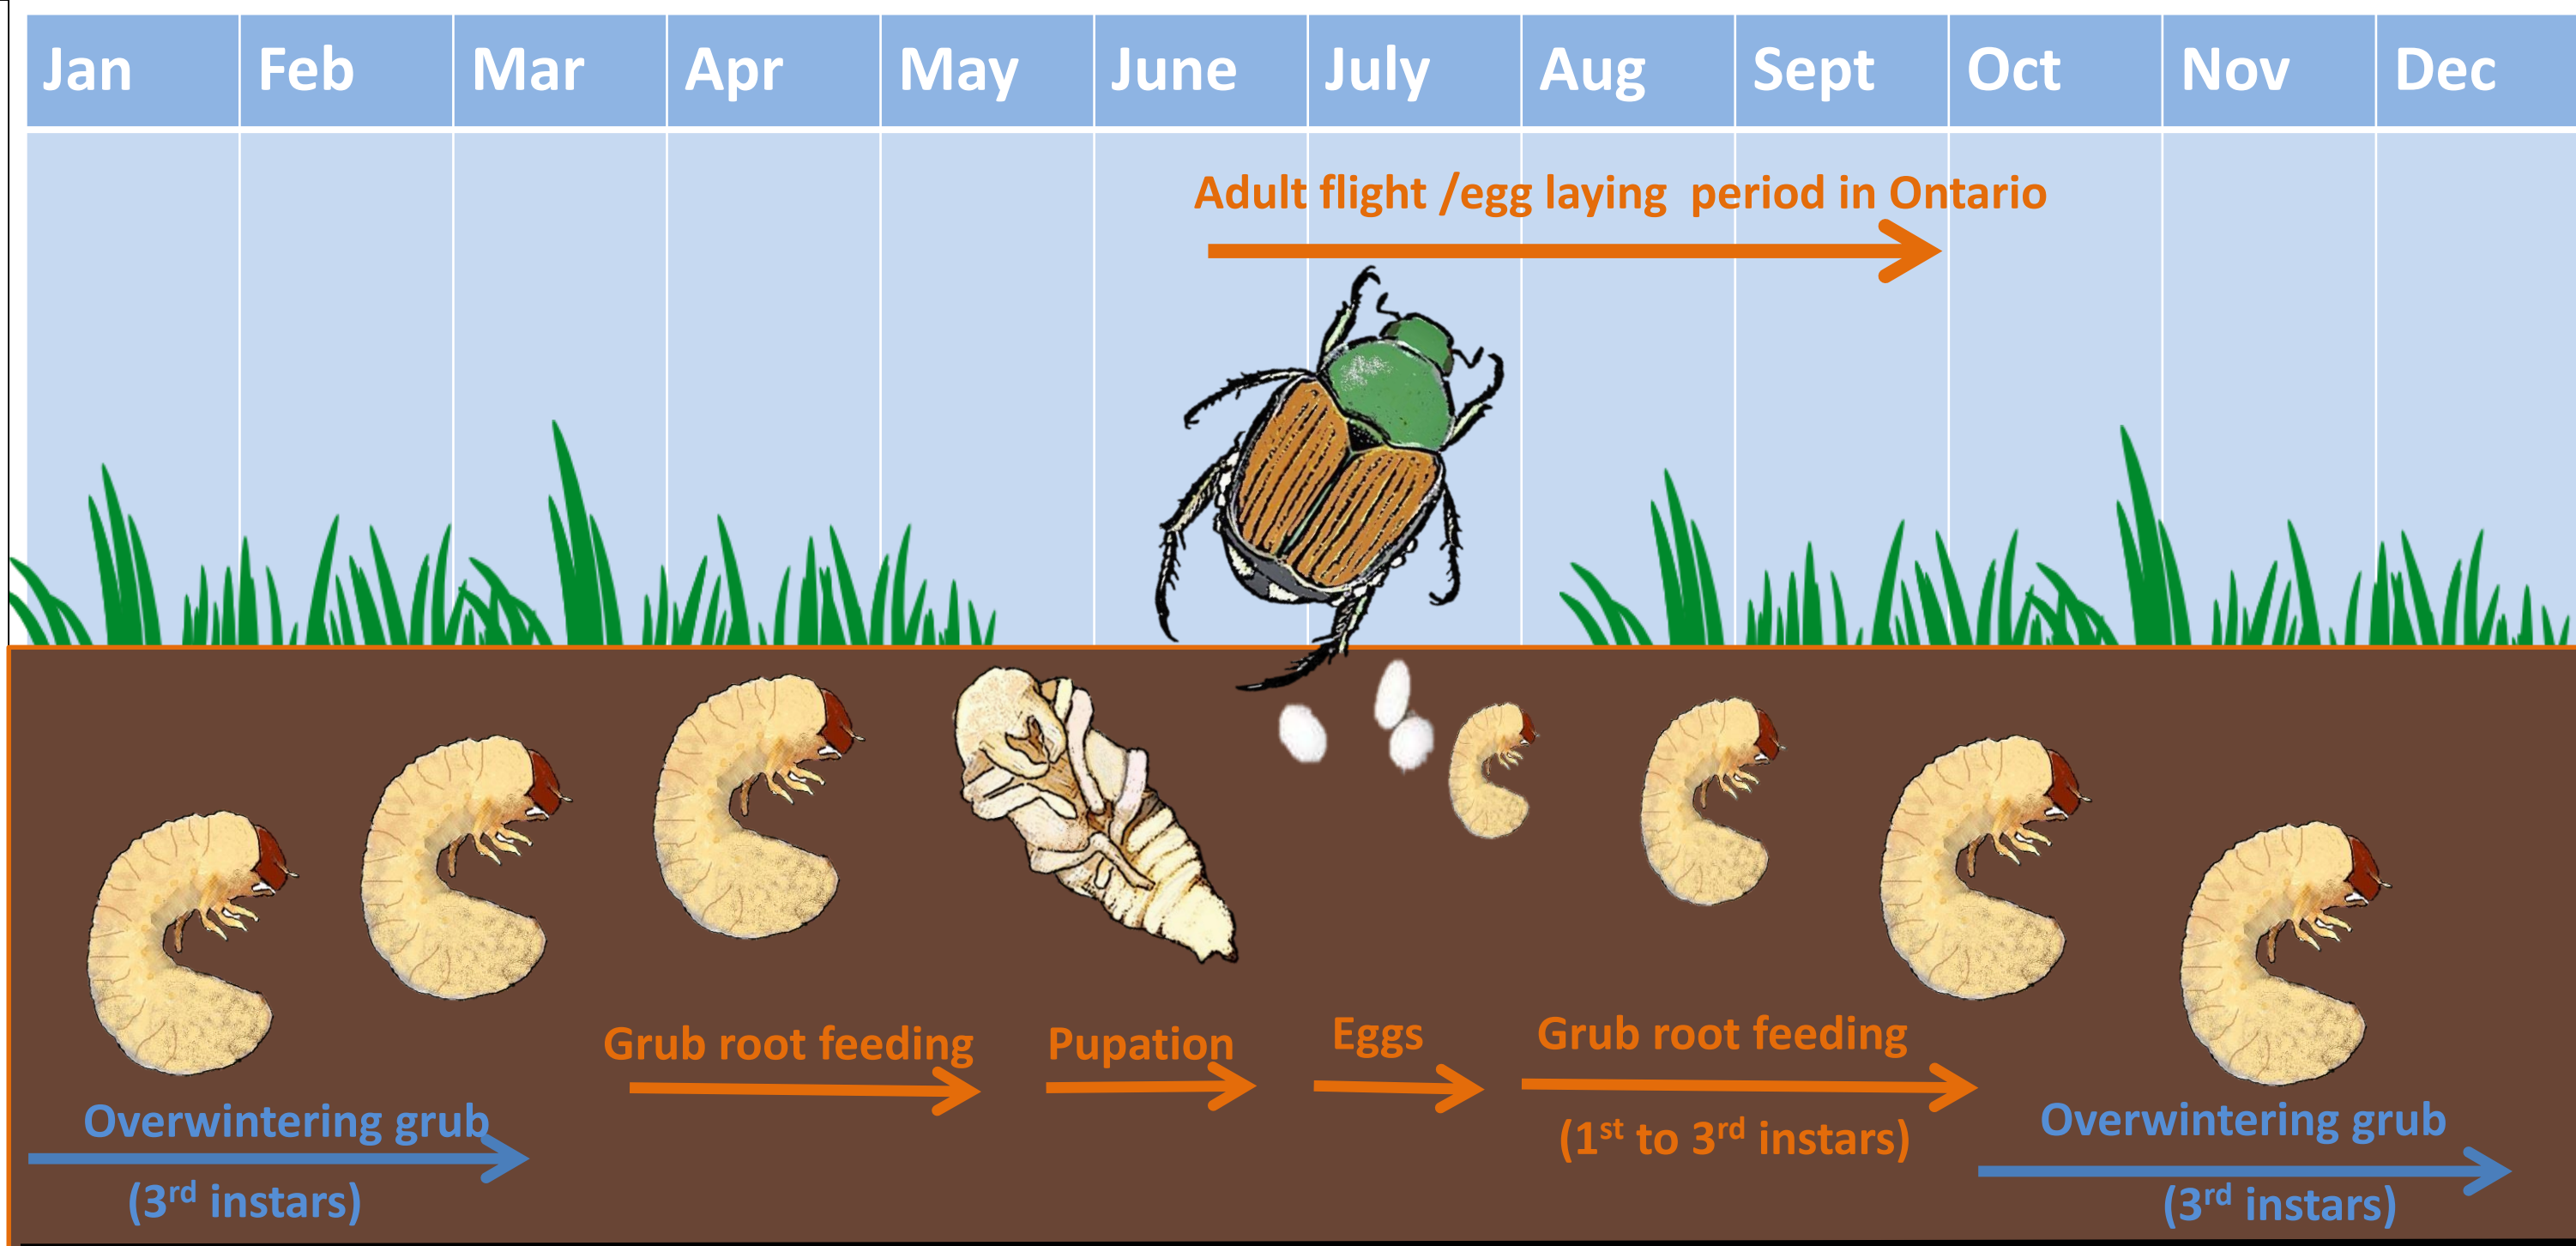

Do I need to apply pesticides for Japanese Beetle (JB) control?

Approx. life cycle

Control timing

Suggested application timings are subject to change. Please contact your local CFIA office or OMAFRA specialist if questions arise.