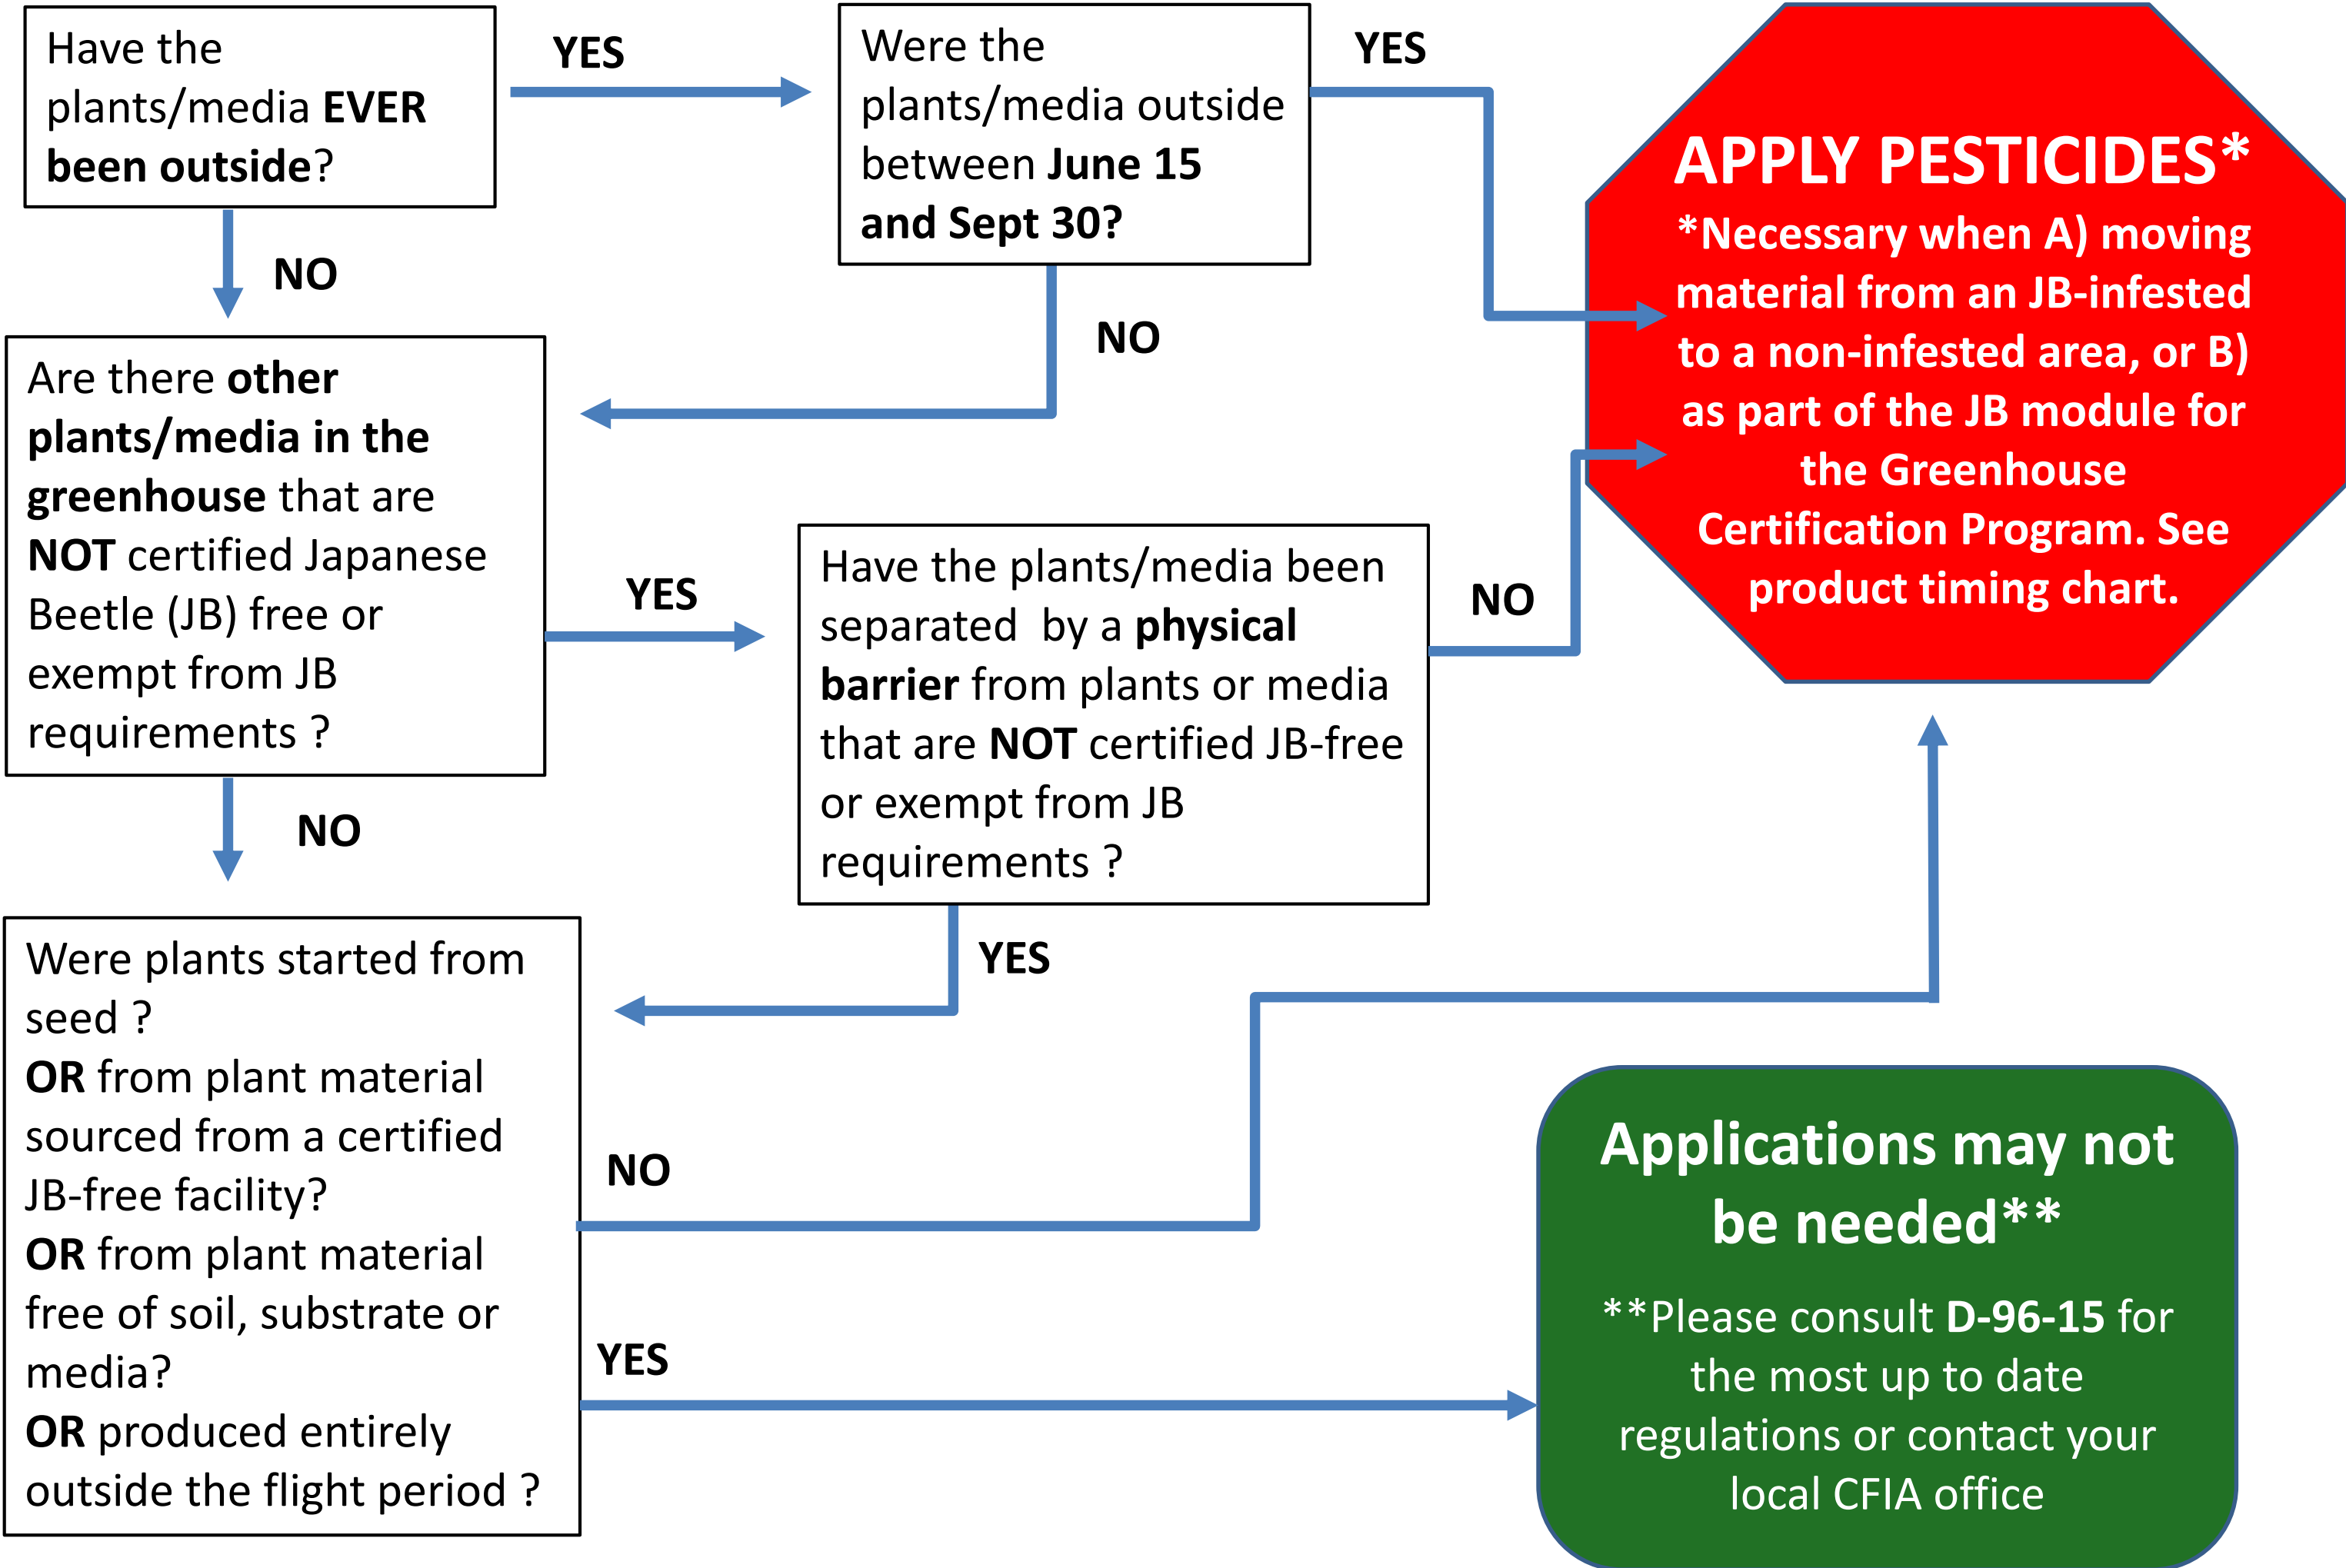

Do I need to apply pesticides for Japanese Beetle (JB) control?

Approx. life cycle

Control timing

Suggested application timings are subject to change. Please contact your local CFIA office or OMAFRA specialist if questions arise.