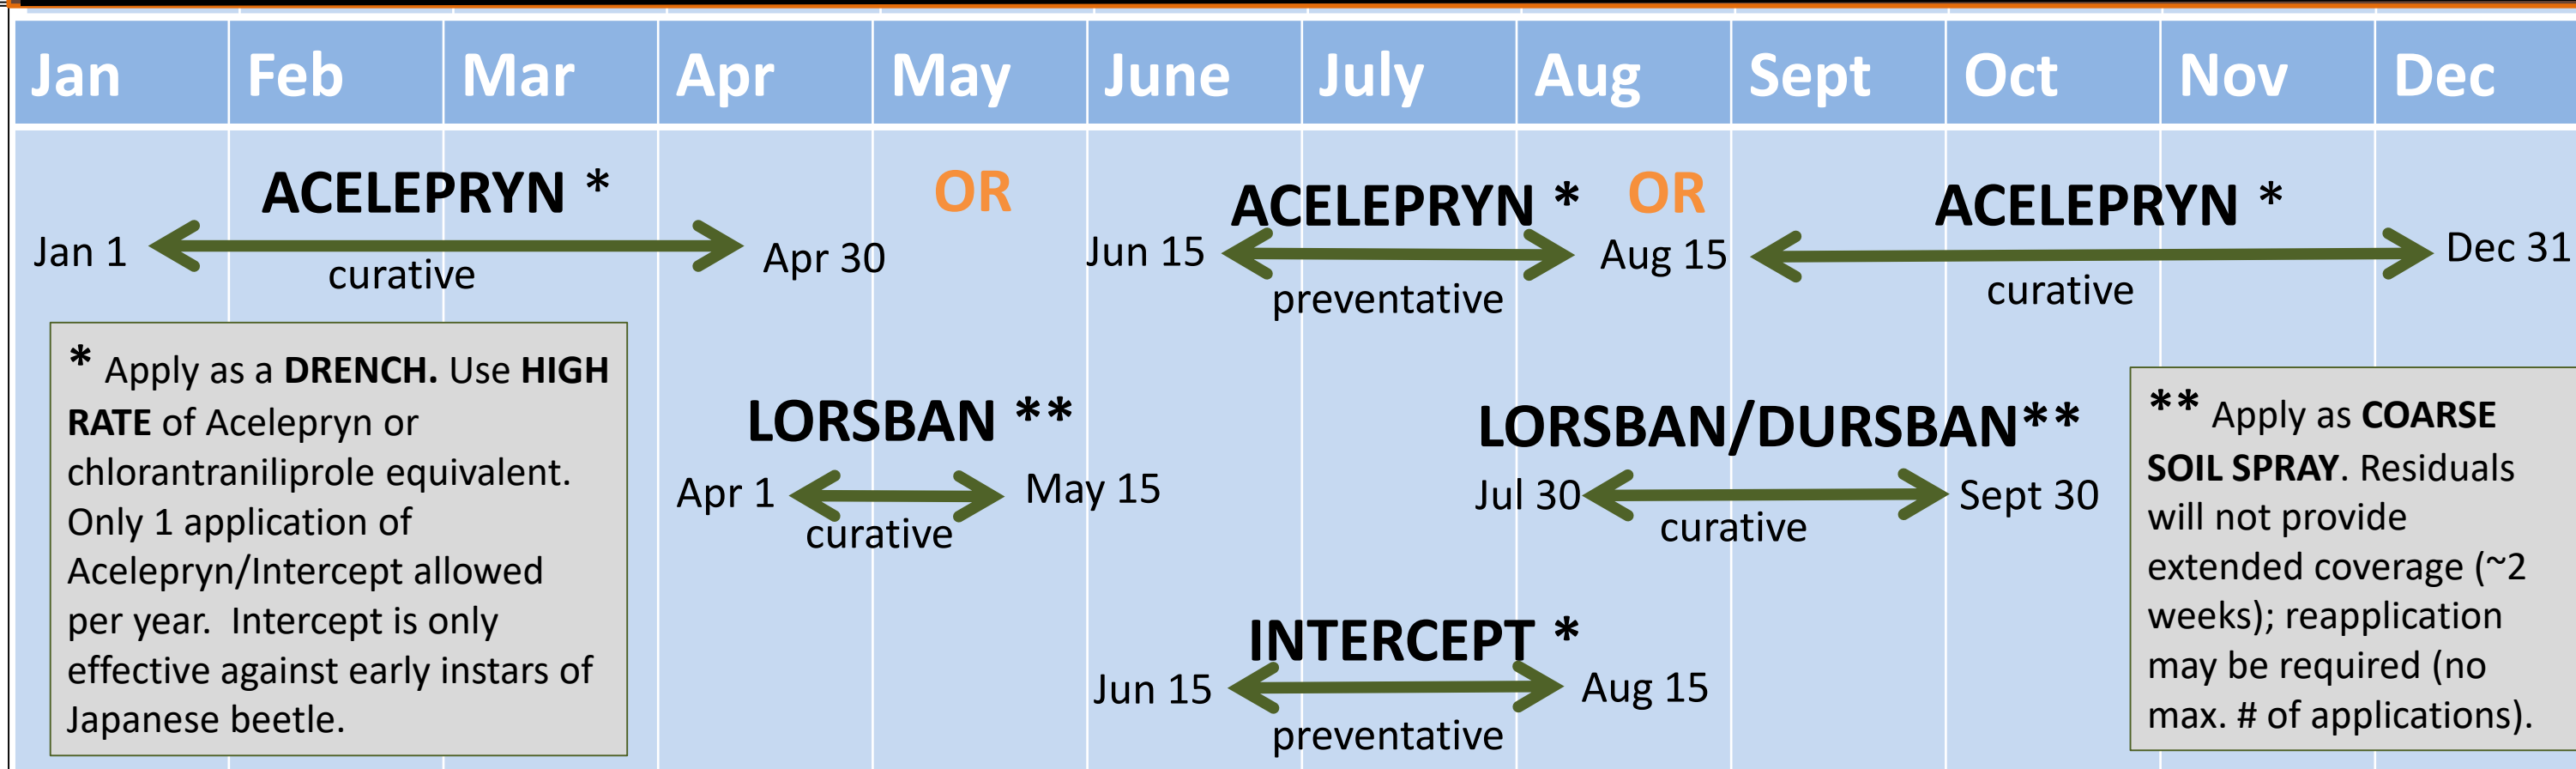

Control timing

Suggested application timings are subject to change. Please contact your local CFIA office or OMAFRA specialist if questions arise.