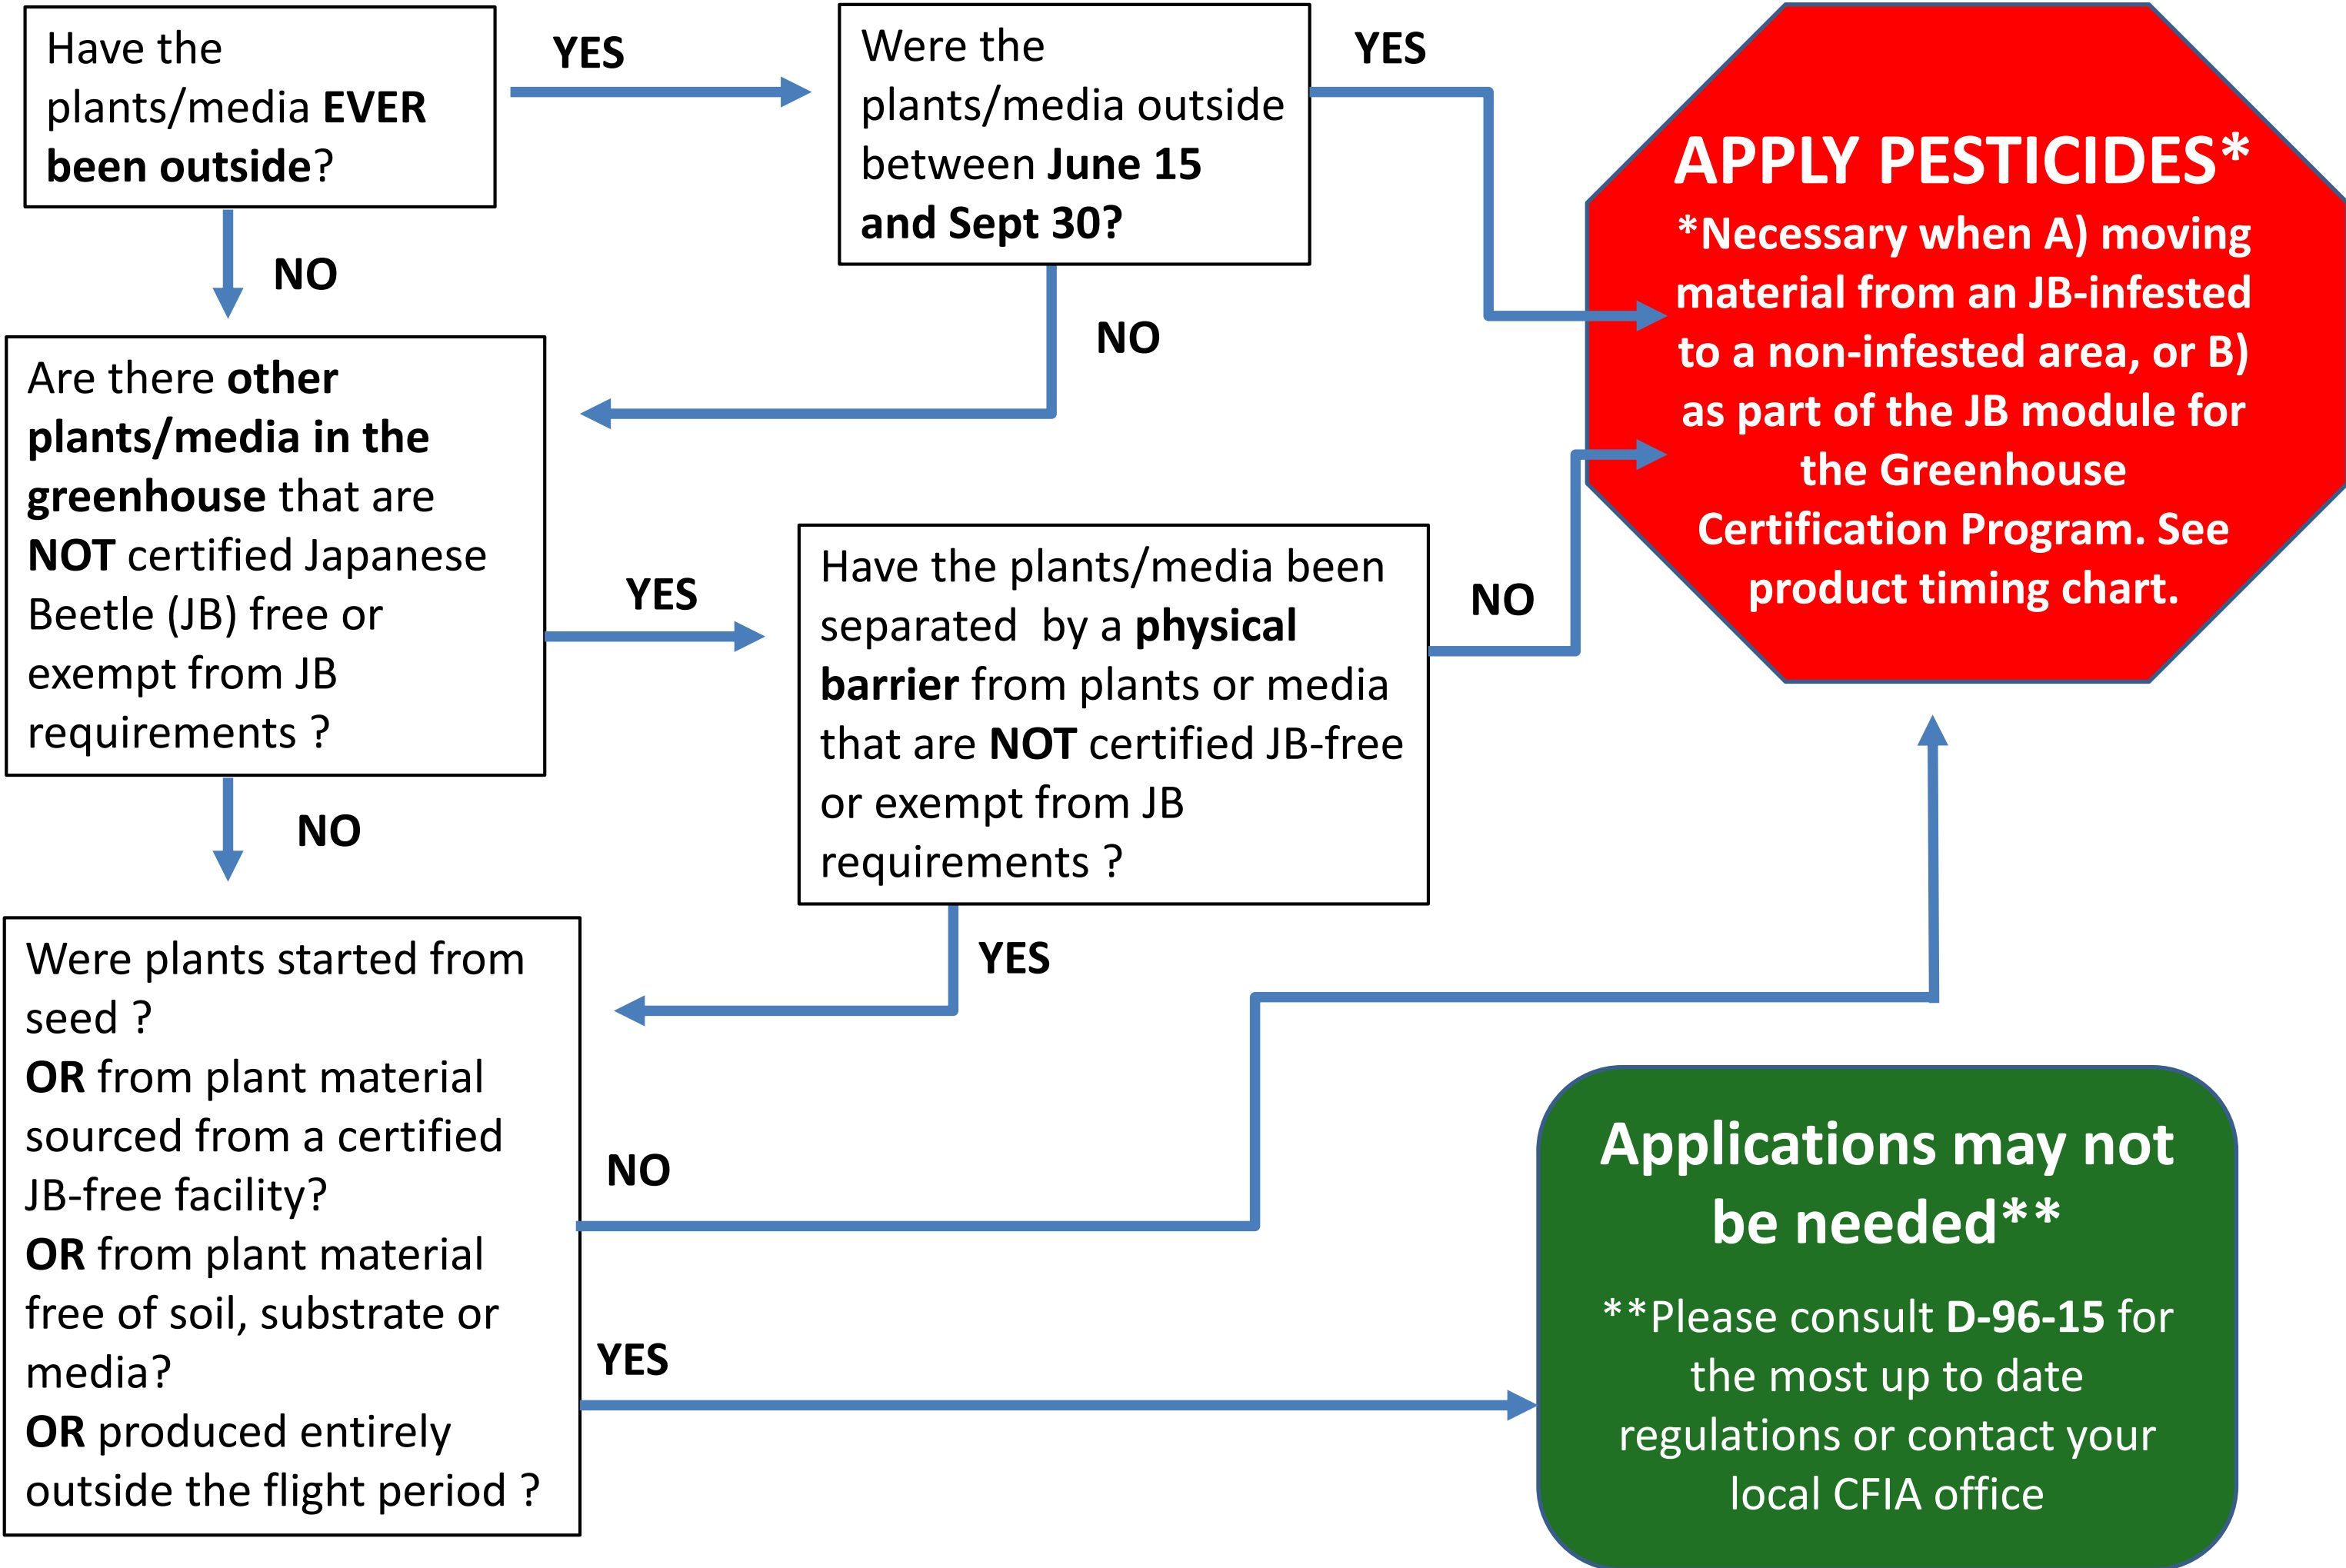

# Do I need to apply pesticides for Japanese Beetle (JB) control?

# Aprox. life cycle