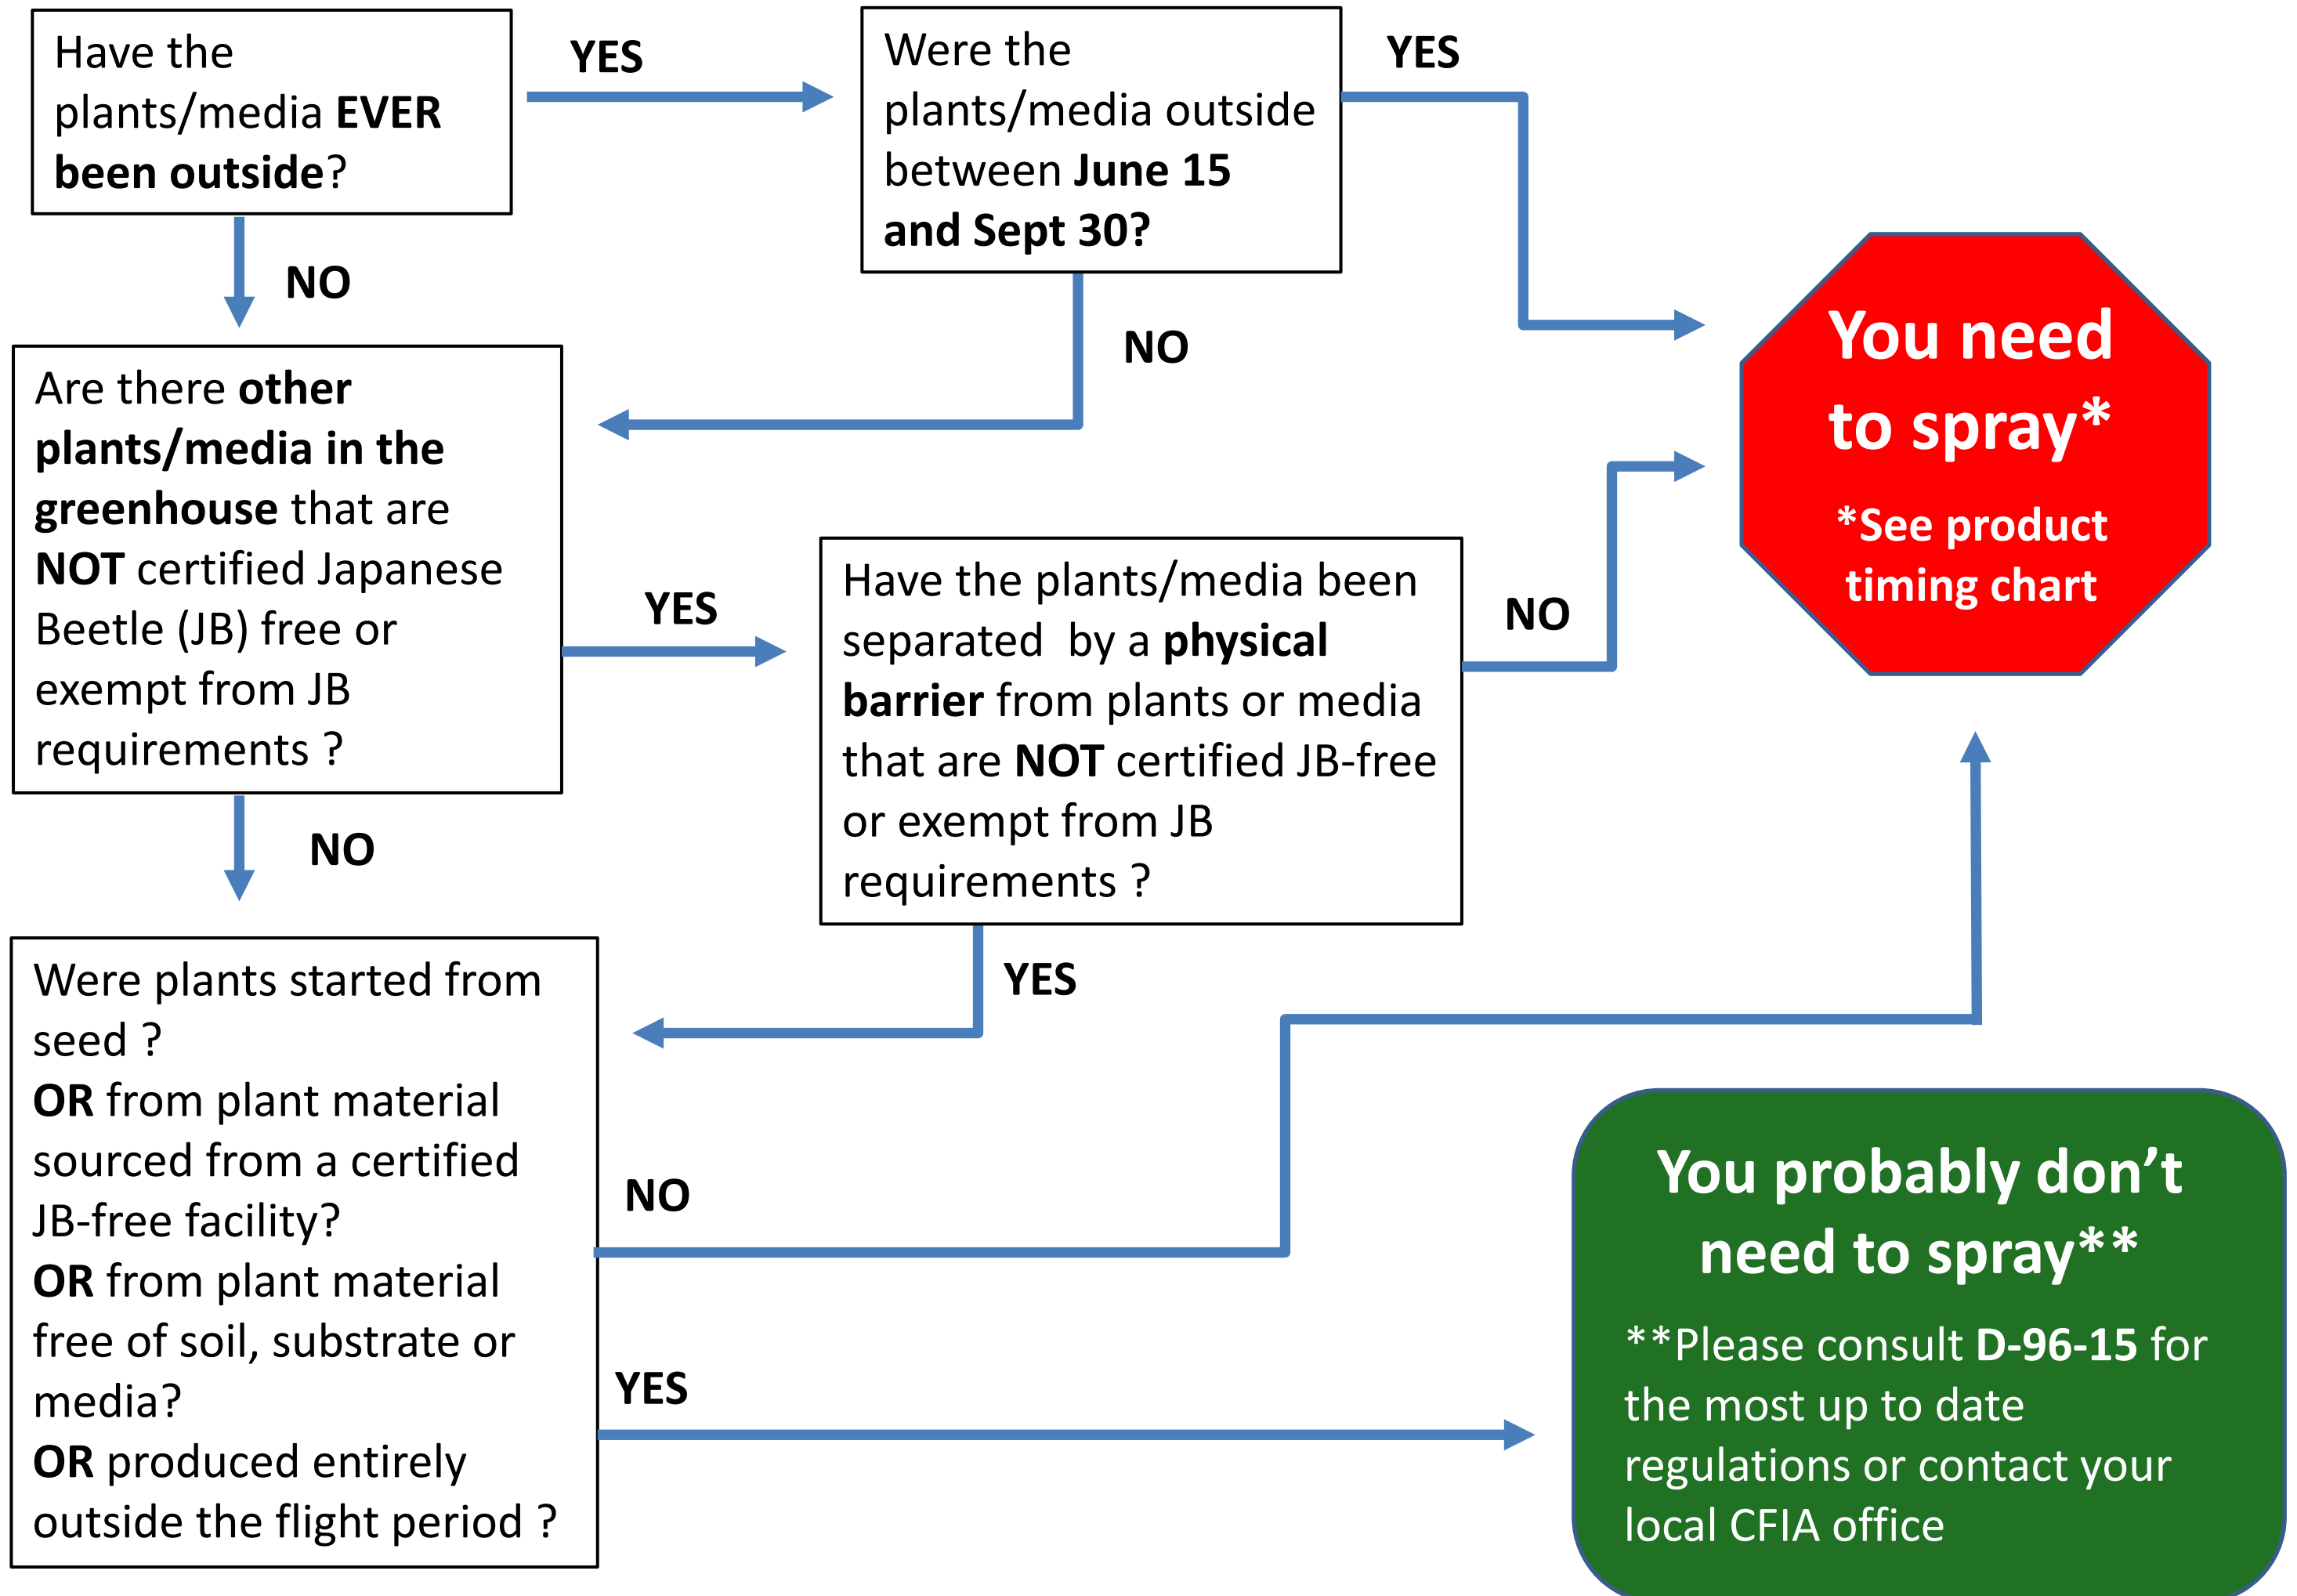

Do I need to spray for Japanese Beetle?

Aprox. life cycle

Control timing

Suggested application timings are subject to change. Please contact your local CFIA office or OMAFRA specialist if questions arise.