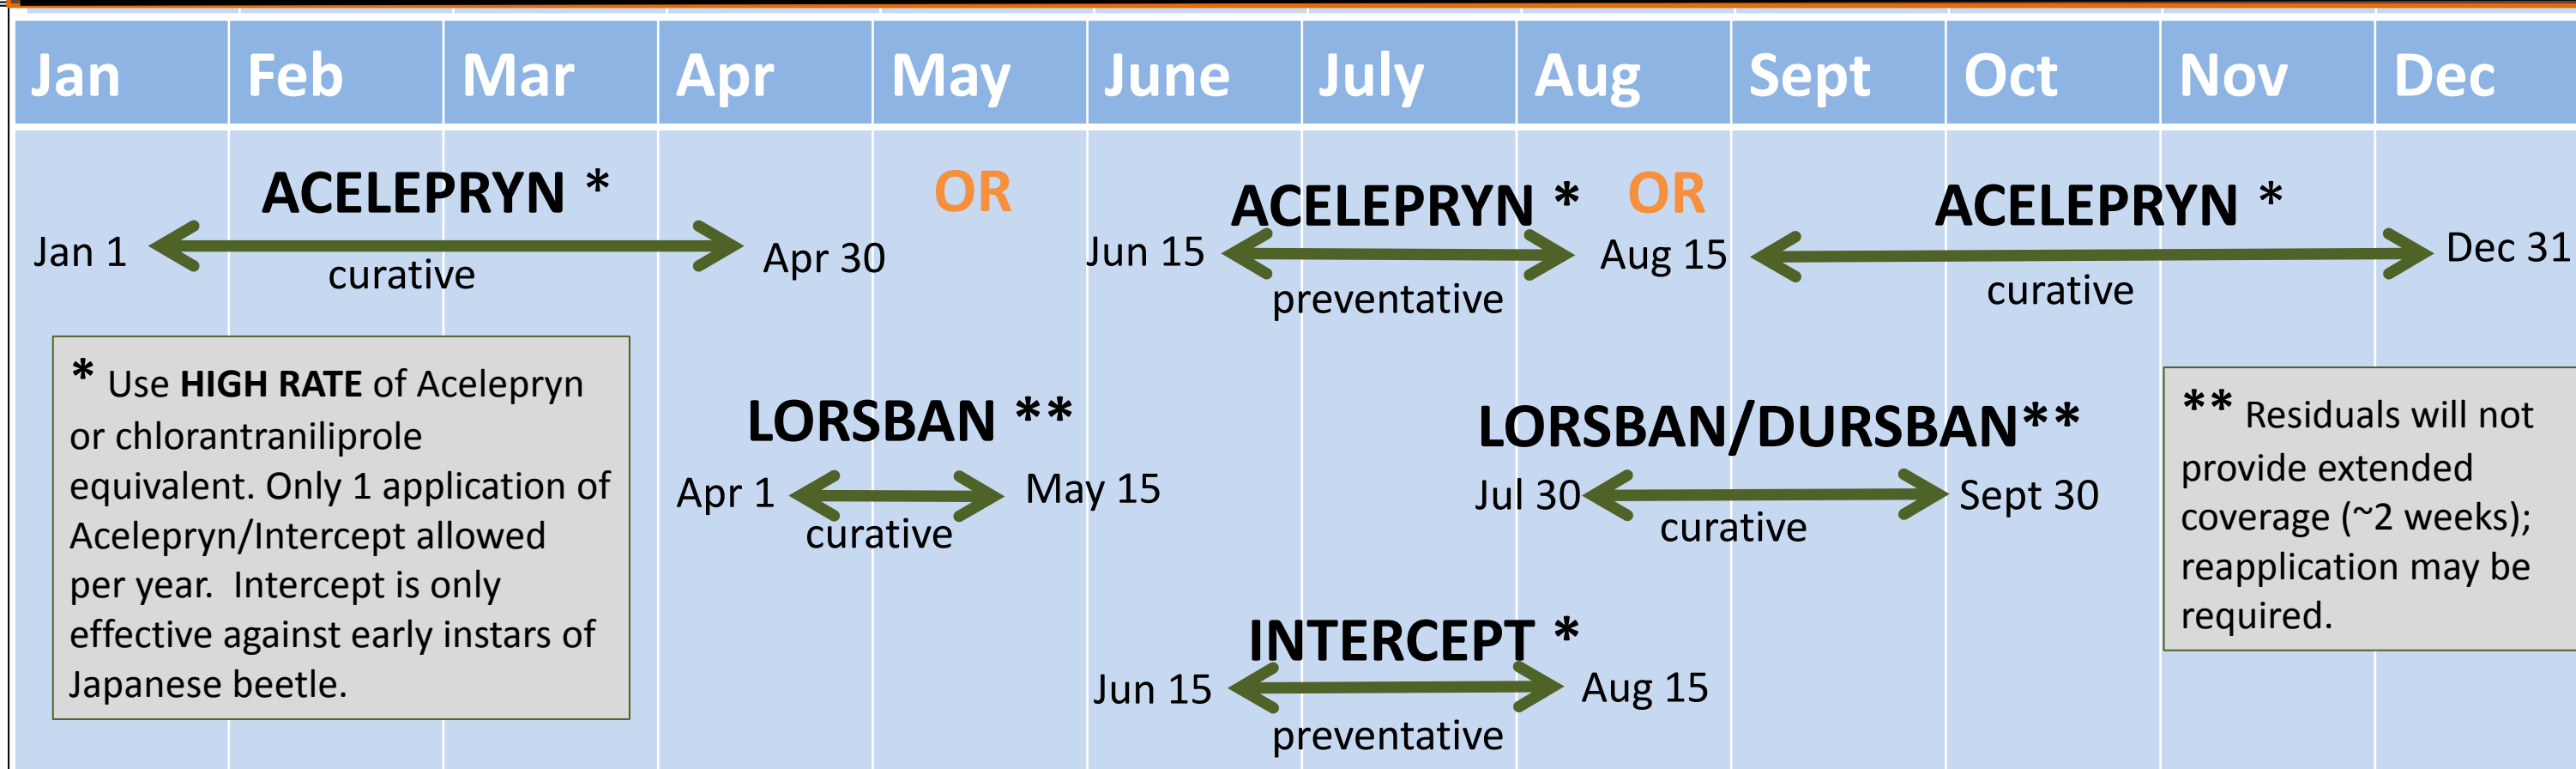

Do I need to spray for Japanese Beetle?

Aprox. life cycle

Control timing

Suggested application timings are subject to change. Please contact your local CFIA office or OMAFRA specialist if questions arise.