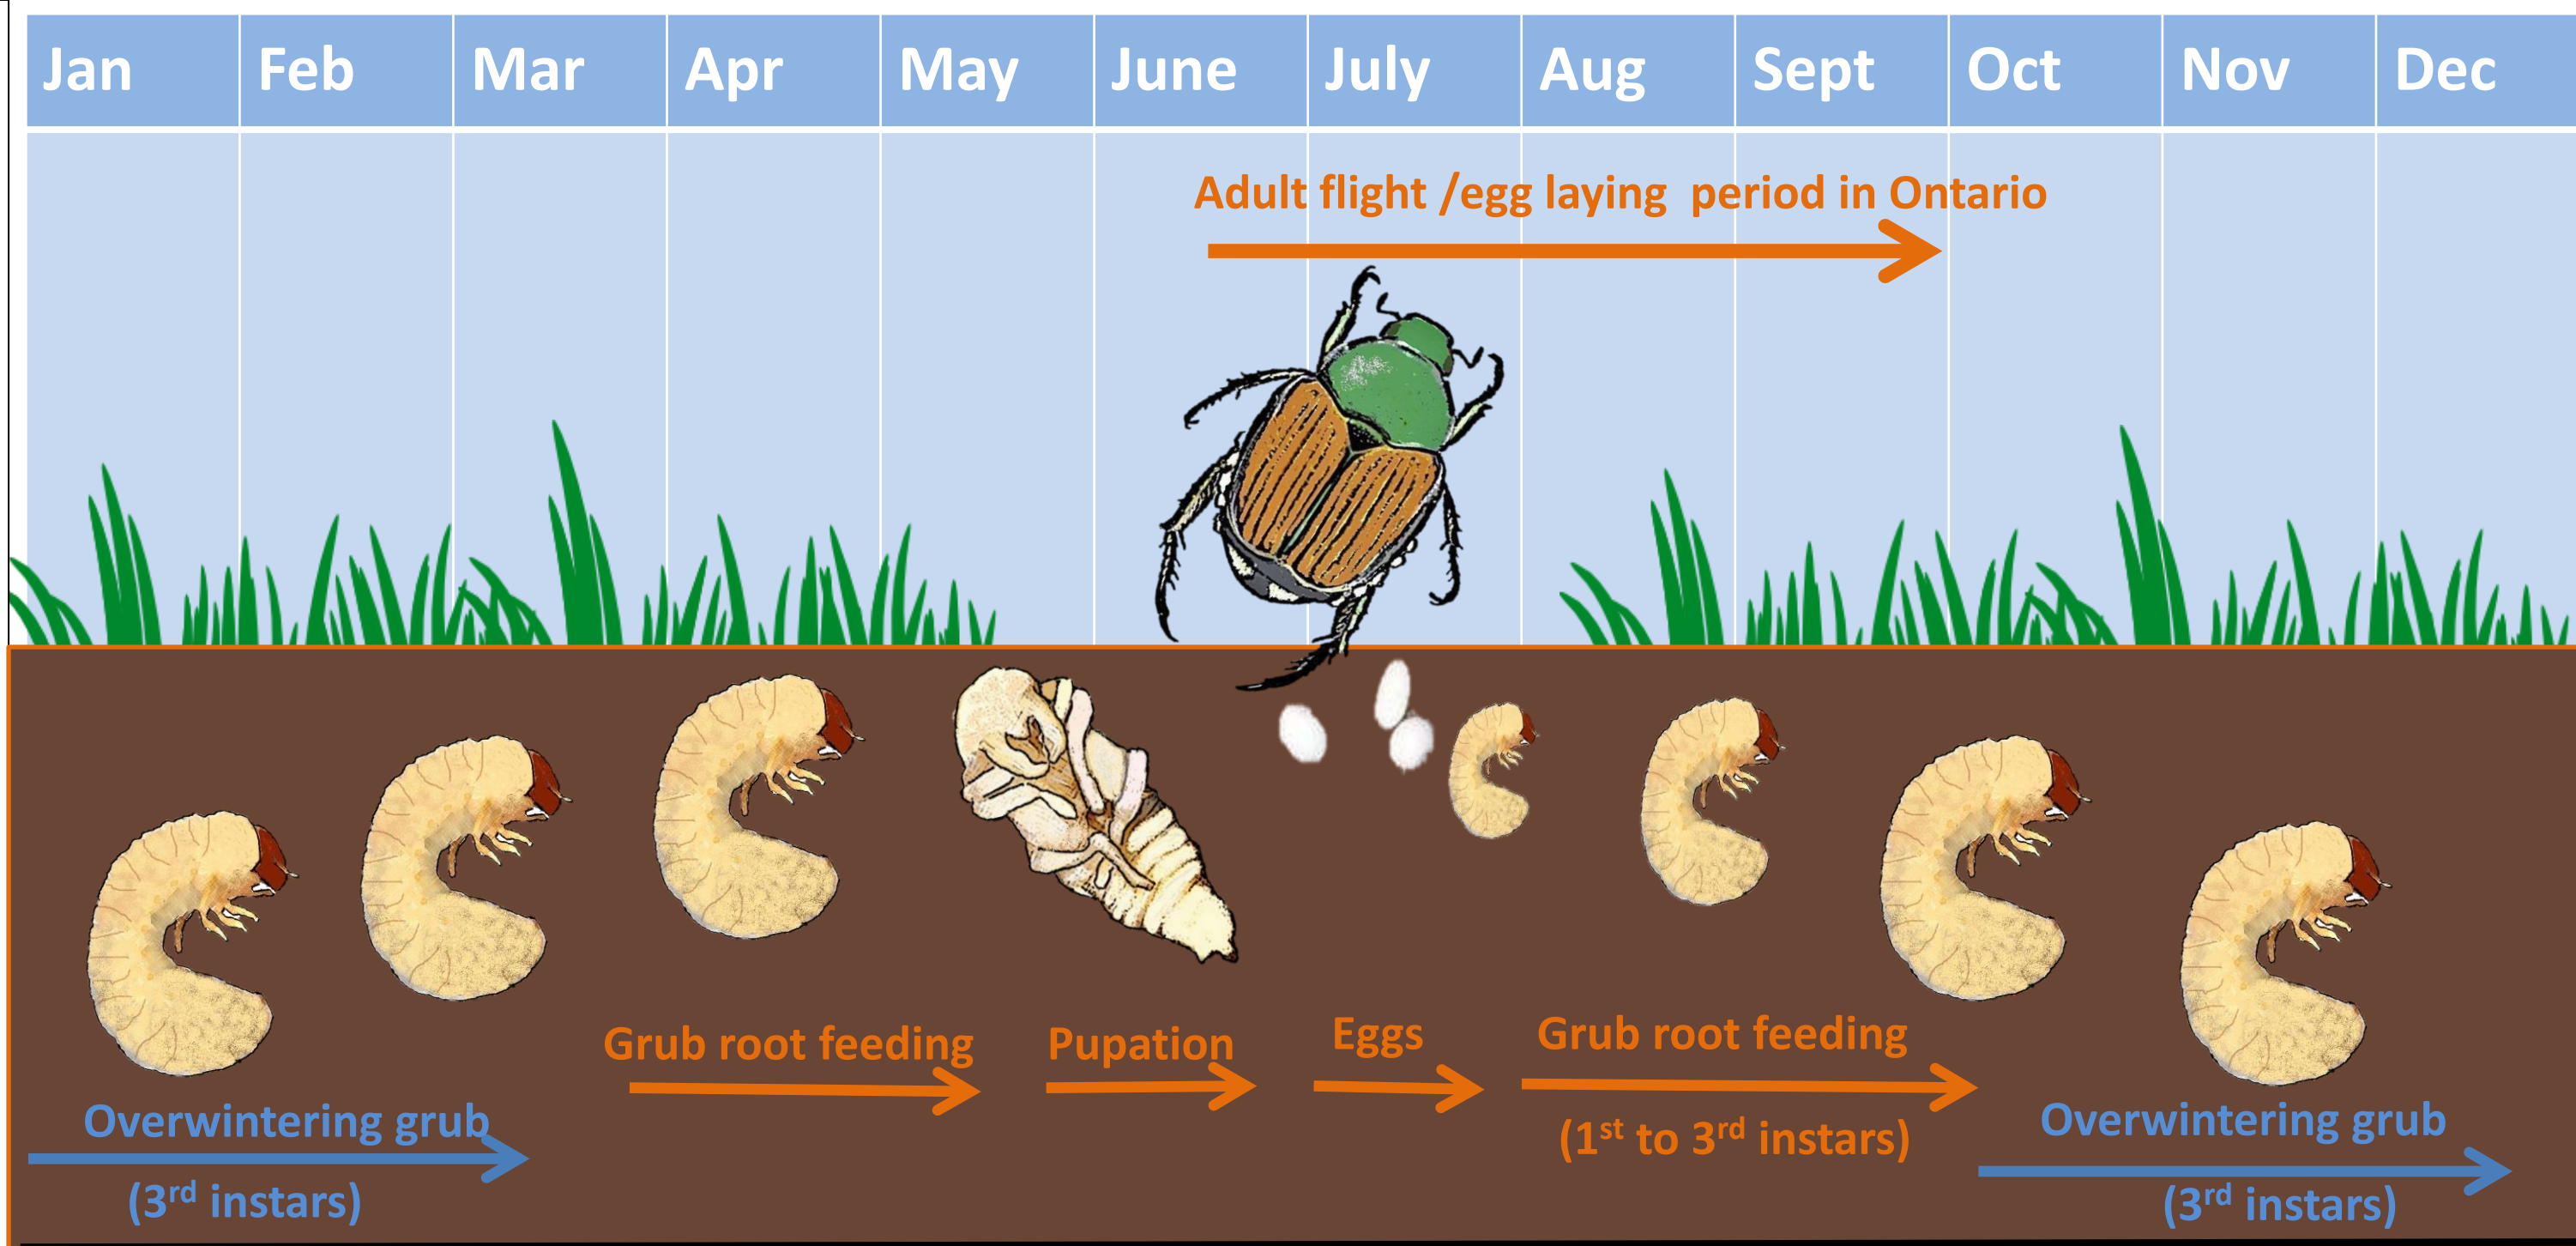

Do I need to spray for Japanese Beetle?

Aprox. life cycle

Control timing

Suggested application timings are subject to change. Please contact your local CFIA office or OMAFRA specialist if questions arise.